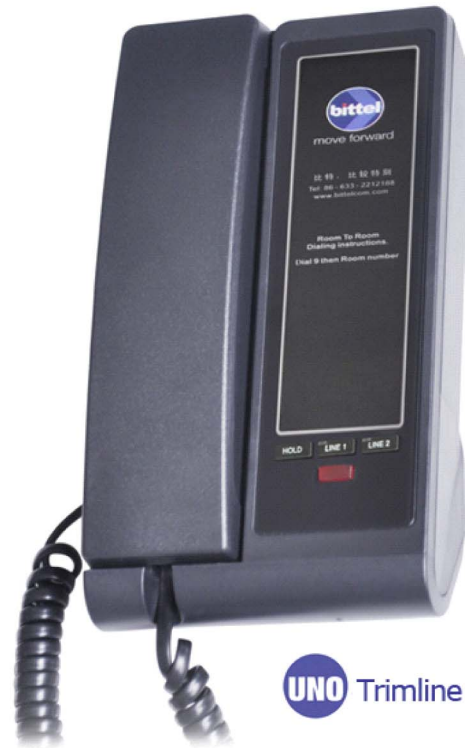

Redefine the Bathroom Phone

Bittel's UNO Slim trimline phones are the perfect complement to our UNO Media and UNO Voice phones. Great for use in bathrooms and public areas, UNO Slim provides the durability and dependability you need, in a package that is sure to dress up any location. Simply elegant, UNO Slim fits in anywhere you need dependable performance and superior cosmetics.

UNO Trimline

Analog Phone

UNO Trimline

HA9888(66)T

Features:

- Flash, redial, hold key
- Privacy Guard, last dialed number disappearing after a definite time.
- Large printable faceplate area for branding and dialing instructions.
- Message waiting indicator complies with all the major PBXs.
- Desk and wall mountable.
- Simply elegant, reasonable price
- Elegant acrylic surface
- Easy-to-use withdrawing faceplate.

Overall Design Appearance:

- Flush front panel with clean, elegant appearance.
- Upright design presents user controls ergonomically.

UNO Trimline

HA9888(66)T-T

Specifications:

Dimensions

L*W*H(mm): 191*179*110